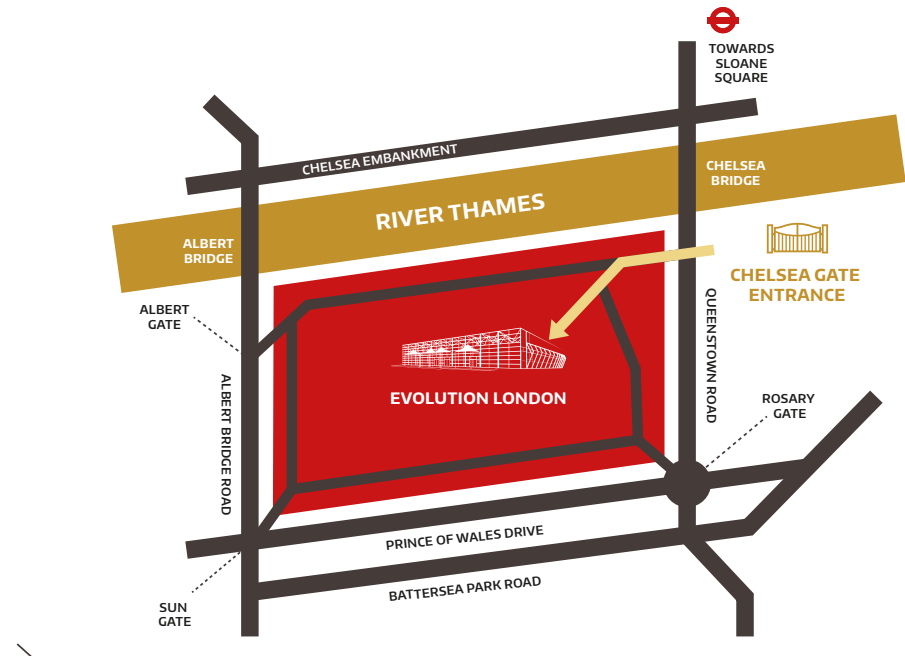

## Venue Address

**Evolution London  
Chelsea Gate  
Battersea Park  
Queenstown Road  
London  
SW11 4NJ**

**(Sat Nav: SW8 4NW)**

*Please note that the postcode for the venue covers the entire park and therefore satellite navigation often directs people towards Albert Bridge Road. If travelling to the venue by car/taxi, please use the sat nav post code.*